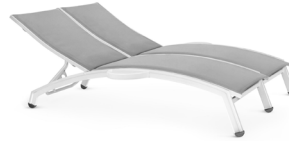

Arched Seat Double Chaise Lounge with Wheels

NV 7190-46WA Standard Sling
NV 8190-46WA Comfort Cushion Sling

Width	52 in	132 cm
Length	78 in	198 cm
Seat Height	14 in	36 cm
Weight	53/59 lb	24/27 kg

Arched Seat Double Chaise Lounge with Side Tray

NV 7190-46AL/R Standard Sling
NV 8190-46AL/R Comfort Cushion Sling

Width	61 in	155 cm
Length	78 in	198 cm
Seat Height	14 in	36 cm
Weight	55/58 lb	25/26 kg

Arched Seat Double Chaise Lounge with Wheels and Side Tray