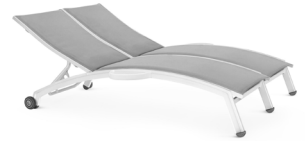

Arched Seat Double Chaise Lounge with Wheels and Side Tray

NV 7190-46WAL/R Standard Sling
NV 8190-46WAL/R Comfort Cushion Sling