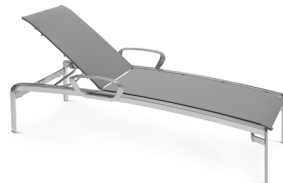

Designed by John Caldwell

CARLYLE CHAISE LOUNGE

In a nod to outdoor life well-lived on Miami Beach, our Carlyle collection celebrates graceful curves, streamlined connection points, and sleek planes. Its statuesque form flows like the breeze, from dining patio to pool side. The functional stacking frame, variety of generous seating options and well-proportioned pedestal tables make Carlyle an instant standard for outdoor hospitality.

Chaise Lounge

CY 7190 Standard Sling
CY 8190 Comfort Cushion Sling

Width	30 in	76 cm
Length	83 in	211 cm
Height	18 in	46 cm
Weight	38/40 lb	17/18 kg

Chaise Lounge with Arms

CY 7191 Standard Sling
CY 8191 Comfort Cushion Sling

Width	36 in	91 cm
Length	83 in	211 cm
Seat Height	18 in	46 cm
Arm Height	23 in	58 cm
Weight	46/48 lb	21/22 kg

CONSTRUCTION

Frame: Constructed from high quality, pure aluminum alloy, frames are coated in our Marine Primer and finished in an architectural-grade powder coat, creating a rich, dimensional color.

Comfort Cushion Slings: Combining the added softness of a cushion with the low maintenance of a mesh sling, our Comfort Cushion sling can be easily removed and replaced by the customer.

Stacking: Chaise lounges stack up to 8 high.