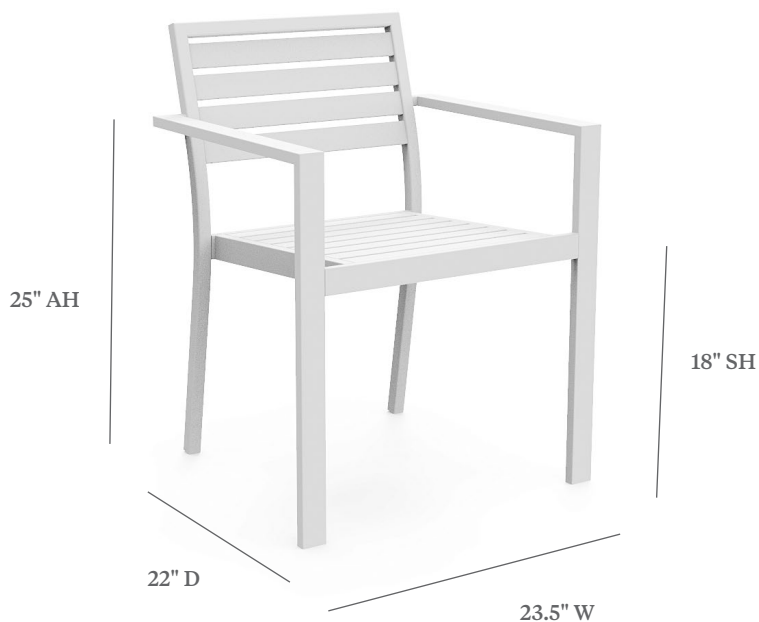

BLEAU ALUMINUM

STACKING ARM CHAIR

ITEM CODE	BL 4130 with Aluminum Slats
WIDE	23.5"
DEEP	22"
HEIGHT	32"
SEAT HEIGHT	18"
ARM HEIGHT	25"

MATERIALS
Powder coated aluminum.

FINISHES
Please visit our website www.pavilionfurniture.com

CUSTOM PROTECTIVE COVER
CV-BL 4130

WARRANTY | MAINTENANCE
See our website www.pavilionfurniture.com

BLEAU ALUMINUM

STACKING ARM CHAIR with Seat Cushion

ITEM CODE	BL 4130L with Aluminum Slats and Seat Cushion
WIDE	23.5"
DEEP	22"
HEIGHT	32"
SEAT HEIGHT	18"
ARM HEIGHT	25"