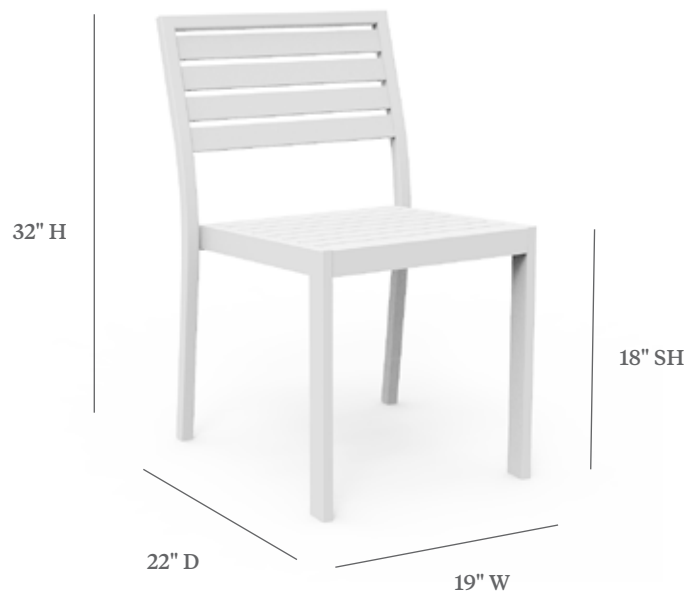

BLEAU ALUMINUM

STACKING SIDE CHAIR

ITEM CODE	BL 4120 with Aluminum Slats
WIDE	19"
DEEP	22"
HEIGHT	32"
SEAT HEIGHT	18"

MATERIALS
Powder coated aluminum.

FINISHES
Please visit our website www.pavilionfurniture.com

STACKING SIDE CHAIR with Seat Cushion

ITEM CODE

BL 4120L
with Aluminum Slats
and Seat Cushion

WIDE

19"

DEEP

22"

HEIGHT

32"

SEAT HEIGHT

18"

MATERIALS

Powder coated aluminum.

FINISHES

Please visit our website www.pavilionfurniture.com

CUSTOM PROTECTIVE COVER