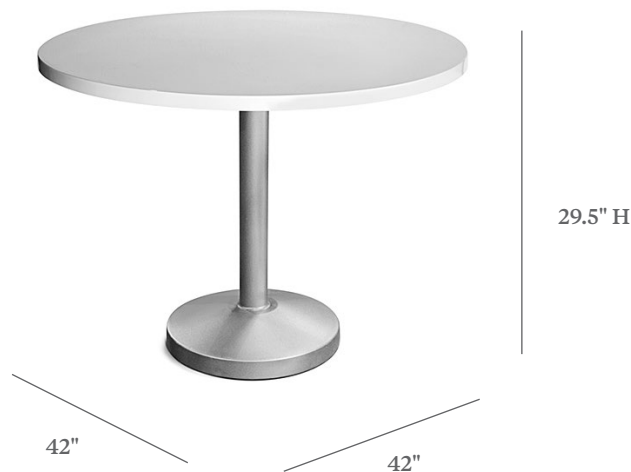

PEDESTAL TABLES

PEDESTAL DINING TABLE

ITEM CODE	PTB 5180-42 PTB 5180-18SB Base Only
DIAMETER TOP	42"
DIAMETER BASE	18"
HEIGHT	29.5"

BASE
18" Diameter

AVAILABLE TOP SIZES
Round: 30", 36", 42" Diameter
Square: 30" x 30", 36" x 36"

PAVILION[®]

305 823 3480
pavilionfurniture.com

PEDESTAL TABLES

SIZES

ROUND

18" Dia. BASE

30" Dia.
PTB 5180-30

36" Dia.
PTB 5180-36

42" Dia.
PTB 5180-42

24" Dia. BASE

48" Dia.
PTB 6180-48

54" Dia.
PTB 6180-54

SQUARE

18" Dia. BASE

30" x 30"
PTB 5180-3030

36" x 36"
PTB 5180-3636

24" Dia. BASE

42" x 42"
PTB 6180-4242

TOP OPTIONS

ALUMINUM

Solid

Slotted
Pattern

Squares
Pattern

Solid