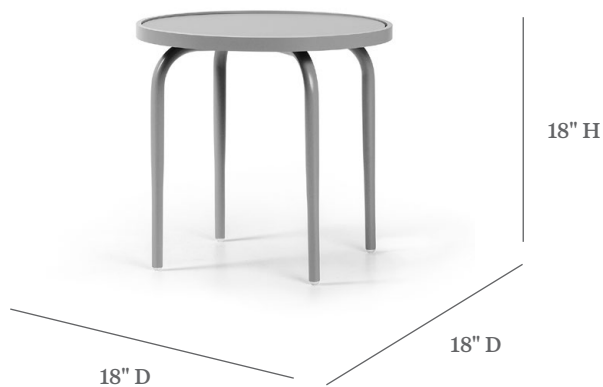

PALMERA

SIDE TABLE

ITEM CODE	PL 1819-18
DIAMETER	18"
HEIGHT	18"
WEIGHT	10 lb

Available Tops

Glass
Aluminum
Corian
Pietra

MATERIALS

Powder coated Aluminum frame.

FINISHES