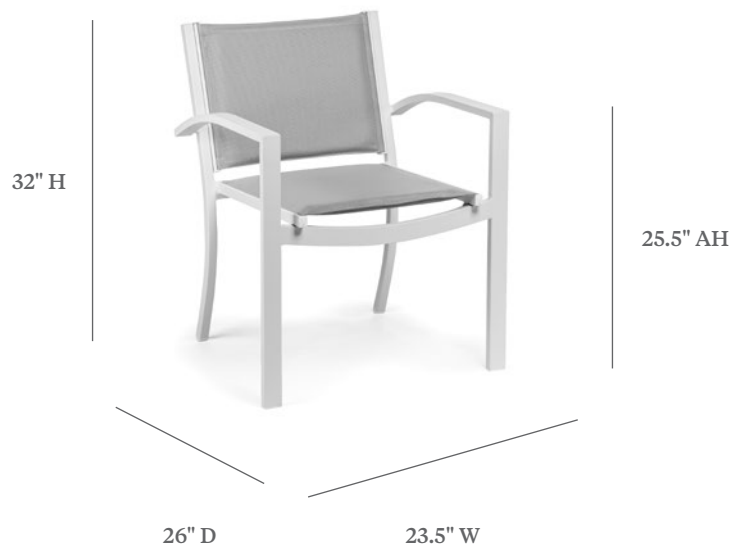

WYNWOOD

STACKING CHAIR

ITEM CODE	AV 7130 Regular Sling AV 8130 Comfort Cushion Sling
WIDE	23.5"
DEEP	26"
HEIGHT	32"
SEAT HEIGHT	18"
ARM HEIGHT	25.5"

MATERIALS
Powder coated aluminum frame.
Sling fabric seat & back.