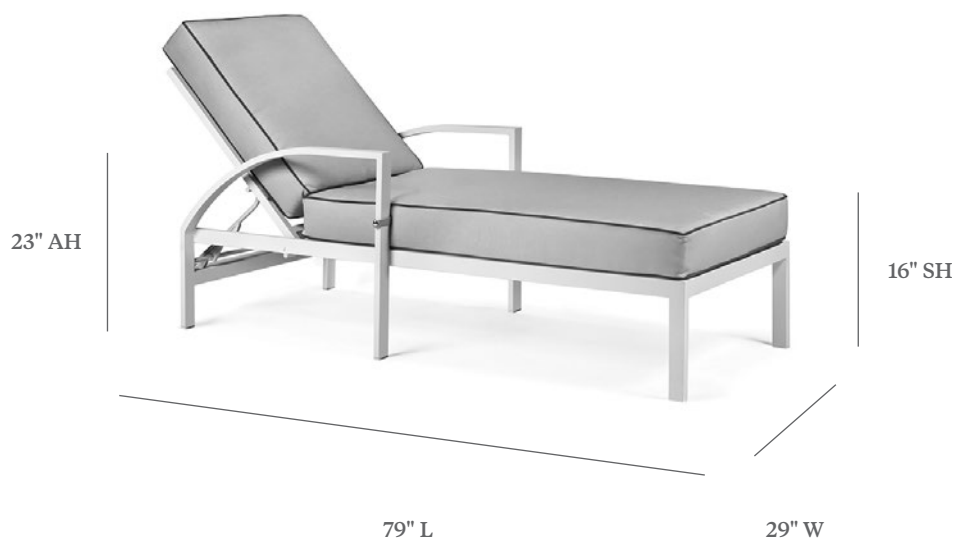

WYNWOOD

CHAISE LOUNGE

ITEM CODE	AV 2890L Removable Cushions
WIDE	29"
LONG	79"
SEAT HEIGHT	16"
ARM HEIGHT	23"

MATERIALS

Powder coated aluminum frame.
Cushions seat & back.

FINISHES & SLING COLOR

Please visit our website www.pavilionfurniture.com