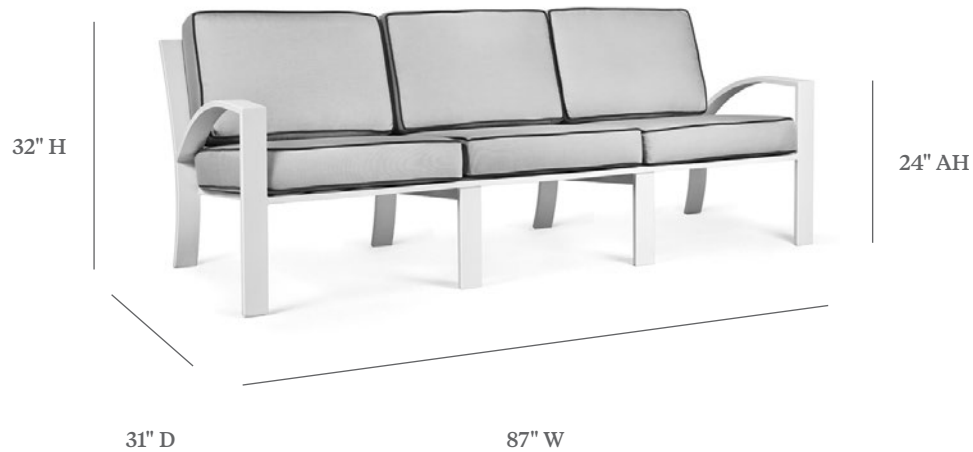

## SOFA

ITEM CODE	AV 2130L Reversible Seat Cushions
WIDE	87"
DEEP	31"
HEIGHT	32"
SEAT HEIGHT	18"
ARM HEIGHT	24"

### MATERIALS

Powder coated aluminum frame.  
Cushions seat & back.