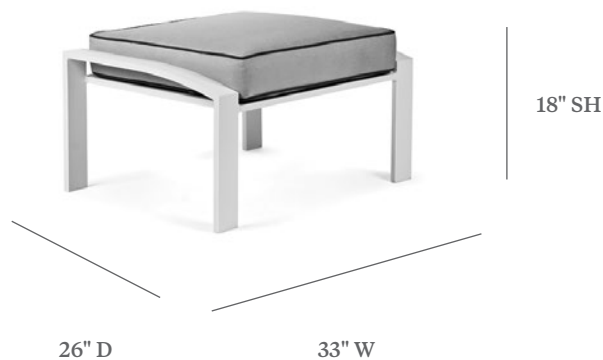

WYNWOOD

OTTOMAN

ITEM CODE	AV 2110 Reversible Seat Cushion
WIDE	33"
DEEP	26"
SEAT HEIGHT	18"

MATERIALS
Powder coated aluminum frame.
Cushion seat.

FINISHES & SLING COLOR
Please visit our website www.pavilionfurniture.com