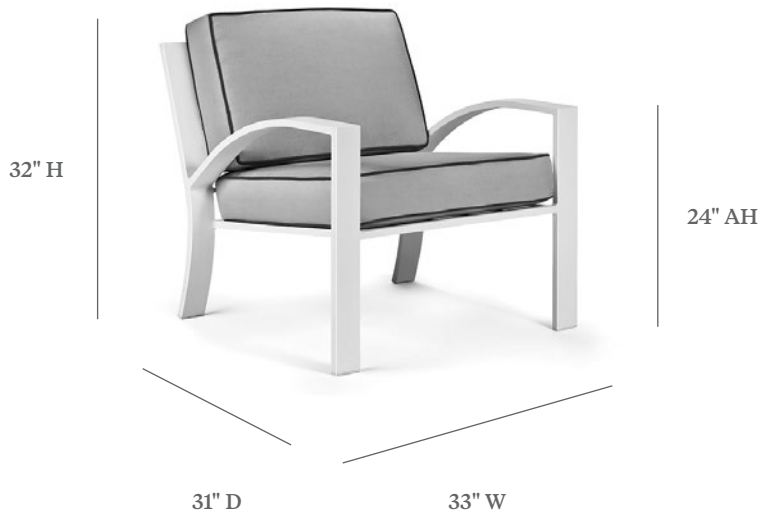

WYNWOOD

LOUNGE CHAIR

ITEM CODE	AV 2100 Reversible Seat Cushion
WIDE	33"
DEEP	31"
HEIGHT	32"
SEAT HEIGHT	18"
ARM HEIGHT	24"

MATERIALS

Powder coated aluminum frame.
Cushions seat & back.

FINISHES & SLING COLOR