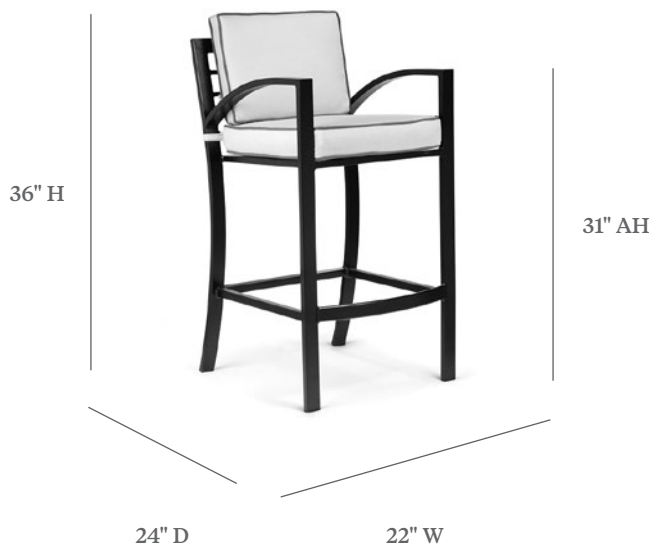

WYNWOOD

COUNTER STOOL WITH ARMS

ITEM CODE	AV 2045-24L Reversible Seat Cushion
WIDE	22"
DEEP	24"
HEIGHT	36"
SEAT HEIGHT	24"
ARM HEIGHT	31"

MATERIALS

Powder coated aluminum frame.
Cushions seat & back.

FINISHES & SLING COLOR