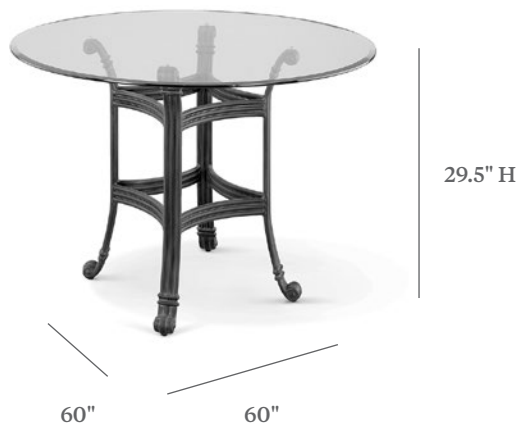

VIZCAYA

DINING TABLE

ITEM CODE	AC 1000-60
DIAMETER	60"
HEIGHT	29.5"

MATERIALS

Powder coated aluminum frame.
Table top.

FINISHES

Please visit our website www.pavilionfurniture.com

TABLE TOP OPTIONS