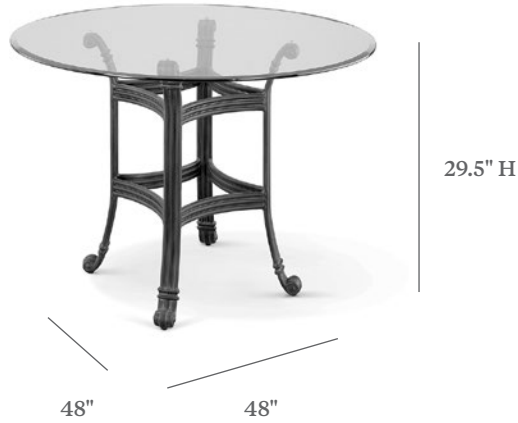

## DINING TABLE

ITEM CODE	AC 1000-48
DIAMETER	48"
HEIGHT	29.5"

### MATERIALS

Powder coated aluminum frame.  
Table top.