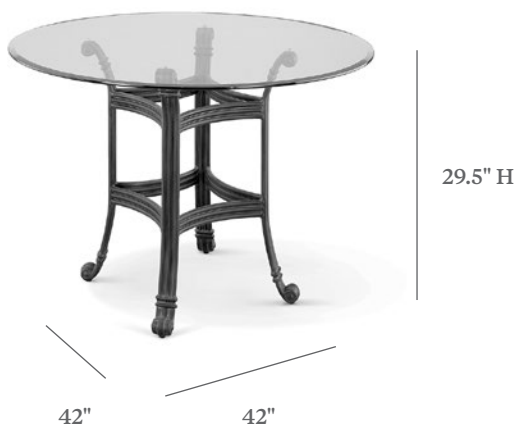

## DINING TABLE

ITEM CODE	AC 1000-42
DIAMETER	42"
HEIGHT	29.5"

### MATERIALS

Powder coated aluminum frame.  
Table top.