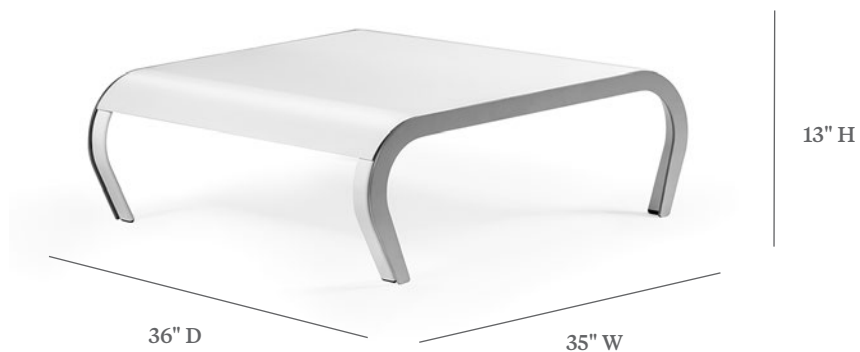

TIDES

COFFEE TABLE

ITEM CODE	TD 3636-13ALS
WIDE	35"
DEEP	36"
HEIGHT	13"

MATERIALS

Powder coated aluminum.

FINISHES

Please visit our website www.pavilionfurniture.com

TABLE TOP OPTIONS