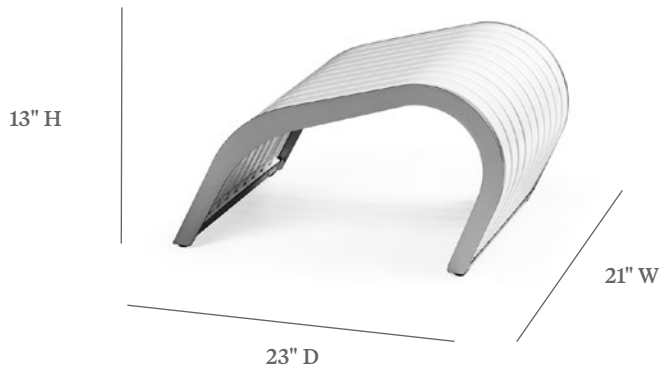

TIDES

OTTOMAN

ITEM CODE	TD 2110
WIDE	21"
DEEP	23"
HEIGHT	13"

MATERIALS
Powder coated aluminum.

FINISHES
Please visit our website www.pavilionfurniture.com

ACCESSORIES
CV-TD 2110 Protective Cover

WARRANTY | MAINTENANCE
See our website www.pavilionfurniture.com