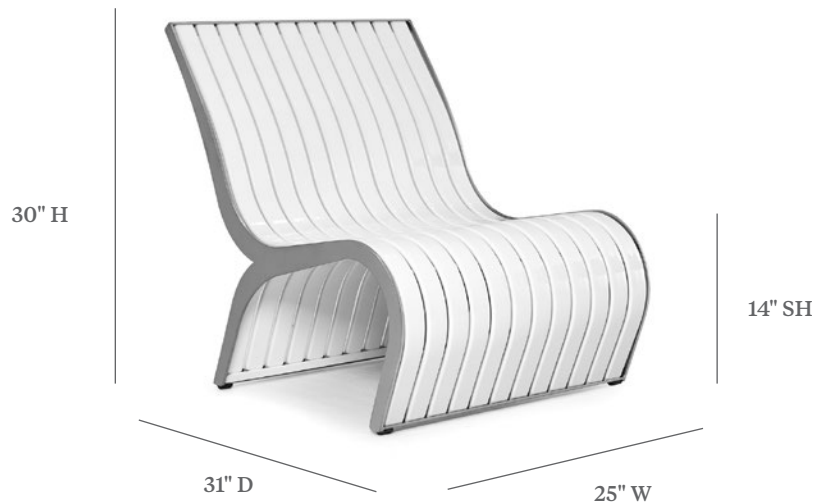

TIDES

LOUNGE CHAIR

ITEM CODE	TD 2100
WIDE	25"
DEEP	31"
HEIGHT	30"
SEAT HEIGHT	14"

MATERIALS

Powder coated aluminum.

FINISHES

Please visit our website www.pavilionfurniture.com

ACCESSORIES