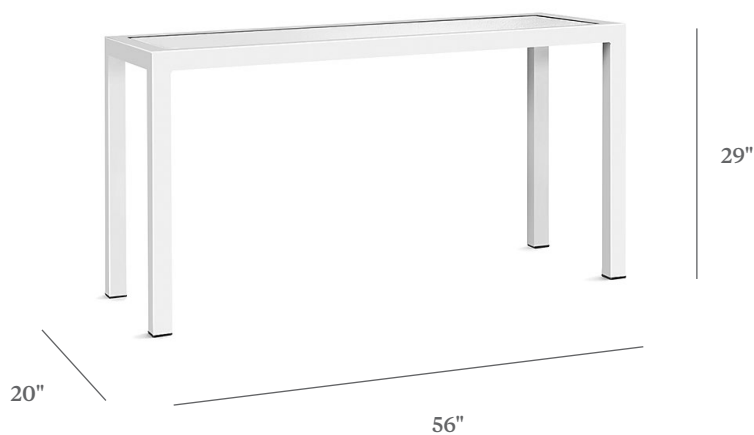

TEQUESTA

CONSOLE TABLE

ITEM CODE	PT 2056-29 Inlaid Top
WIDE	56"
DEEP	20"
HEIGHT	29"

MATERIALS

Powder coated aluminum frame.
Table top.

FINISHES

Please visit our website www.pavilionfurniture.com

TABLE TOP OPTIONS