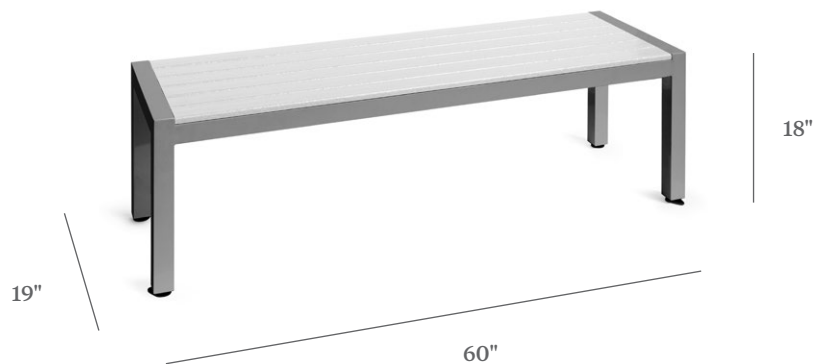

TEQUESTA

WITH ECOWOOD

BENCH

ITEM CODE	EWE 1960
WIDE	60"
DEEP	19"
SEAT HEIGHT	18"

MATERIALS

Powder coated aluminum frame.
Ecowood slats.

FINISHES & SLING COLOR

Please visit our website www.pavilionfurniture.com