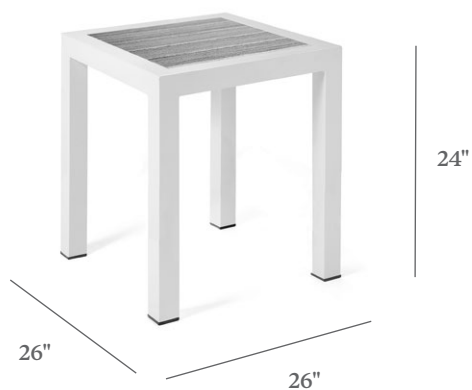

TEQUESTA

WITH ECOWOOD

SIDE TABLE

ITEM CODE	EW 2626-24E
WIDE	26"
DEEP	26"
HEIGHT	24"

MATERIALS

Powder coated aluminum frame.
Table top.

FINISHES

Please visit our website www.pavilionfurniture.com