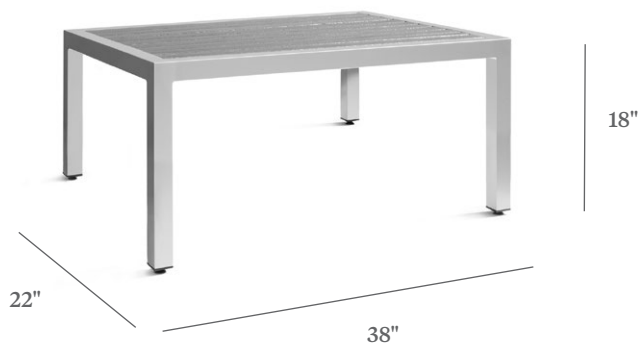

TEQUESTA

WITH ECOWOOD

COFFEE TABLE

ITEM CODE	EW 2238-18E
WIDE	22"
DEEP	38"
HEIGHT	18"

MATERIALS

Powder coated aluminum frame.
Table top.

FINISHES

Please visit our website www.pavilionfurniture.com