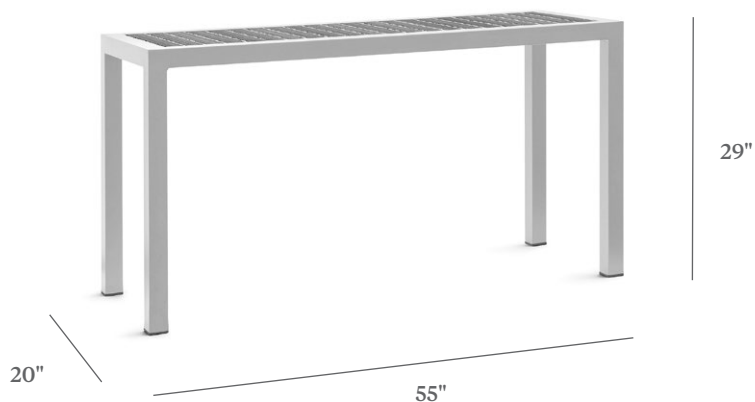

TEQUESTA

WITH ECOWOOD

CONSOLE TABLE

| | |
|-----------|-------------|
| ITEM CODE | EW 2055-29E |
| WIDE | 55" |
| DEEP | 20" |
| HEIGHT | 29" |

MATERIALS

Powder coated aluminum frame.
Table top.

FINISHES

Please visit our website www.pavilionfurniture.com