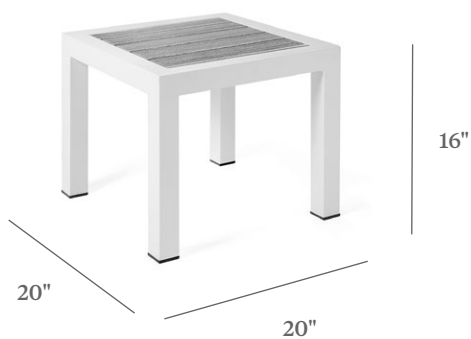

TEQUESTA

WITH ECOWOOD

SIDE TABLE

ITEM CODE	EW 2020-16E
WIDE	20"
DEEP	20"
HEIGHT	16"

MATERIALS

Powder coated aluminum frame.
Table top.

FINISHES

Please visit our website www.pavilionfurniture.com