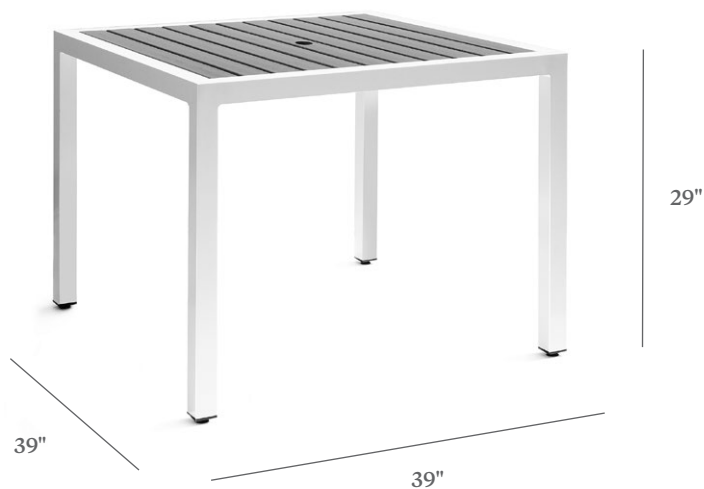

TEQUESTA

WITH ECOWOOD

UMBRELLA TABLE

ITEM CODE	EW 2000-3939UE
WIDE	39"
DEEP	39"
HEIGHT	29"

Available Sizes:

EW 2000-4545UE	45" x 45"
----------------	-----------

MATERIALS

Powder coated aluminum frame.
Table top.