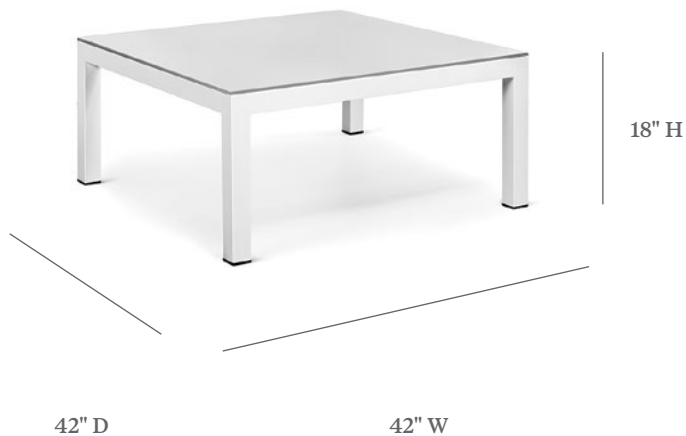

TEQUESTA

COCKTAIL TABLE

ITEM CODE	PT2 4242-18 Laid on Top
WIDE	42"
DEEP	42"
HEIGHT	18"

MATERIALS

Powder coated aluminum frame.
Table top.

FINISHES

Please visit our website www.pavilionfurniture.com

TABLE TOP OPTIONS