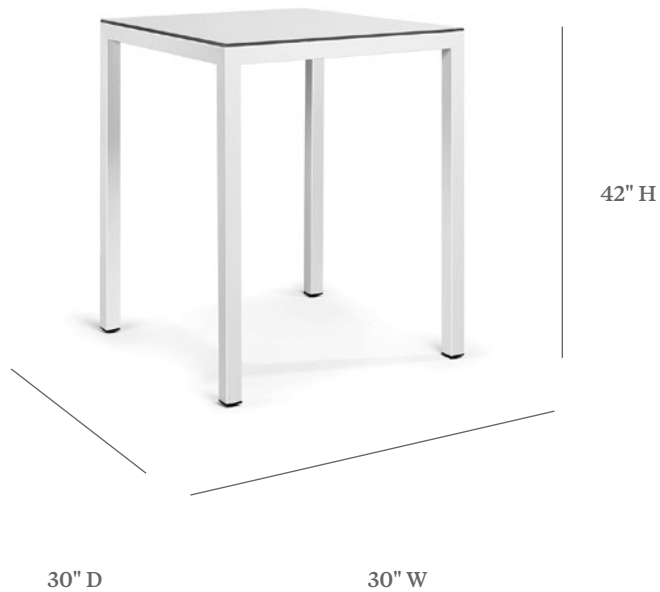

TEQUESTA

BAR TABLE

ITEM CODE	PT2 3000-3030 Laid on Top
WIDE	30"
DEEP	30"
HEIGHT	42"

MATERIALS

Powder coated aluminum frame.
Table top.

FINISHES

Please visit our website www.pavilionfurniture.com

TABLE TOP OPTIONS