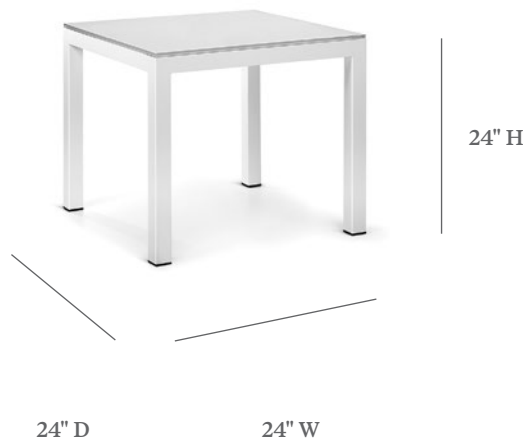

TEQUESTA

END TABLE

ITEM CODE	PT2 2424-24 Laid on Top
WIDE	24"
DEEP	24"
HEIGHT	24"

MATERIALS

Powder coated aluminum frame.
Table top.

FINISHES

Please visit our website www.pavilionfurniture.com

TABLE TOP OPTIONS