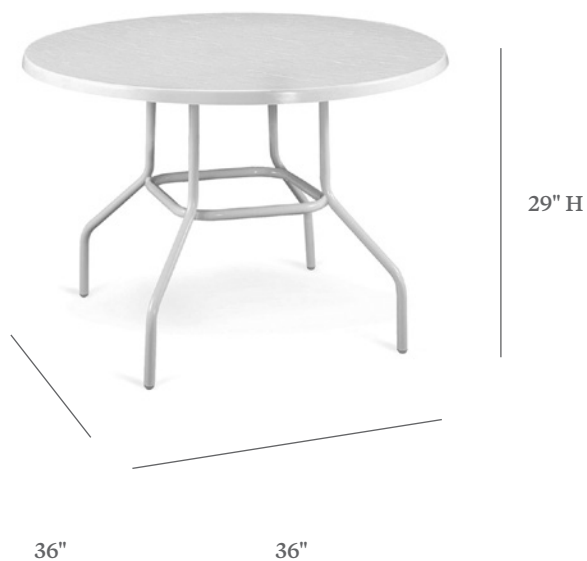

SHORES

DINING TABLE

ITEM CODE	DW 536
DIAMETER	36"
HEIGHT	29"

MATERIALS

Powder coated aluminum frame.
Table top.

FINISHES

Please visit our website www.pavilionfurniture.com

TABLE TOP OPTIONS