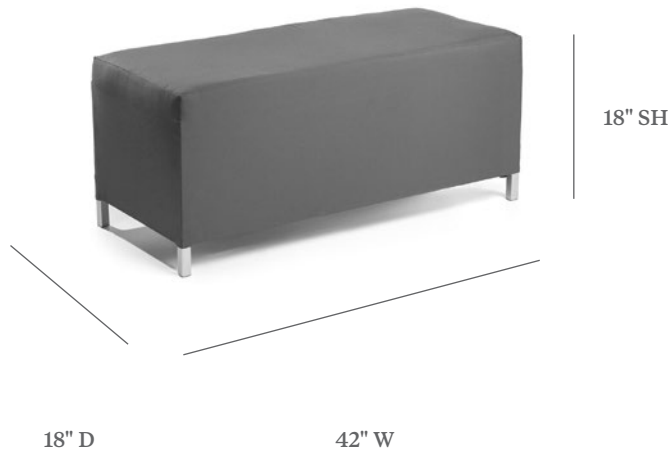

# SHAPES

## BENCH

ITEM CODE	SC 1842
WIDE	42"
DEEP	18"
SEAT HEIGHT	18"

**MATERIALS**  
Powder coated aluminum frame.  
Fabric.

**FINISHES & SLING COLOR**  
Please visit our website [www.pavilionfurniture.com](http://www.pavilionfurniture.com)