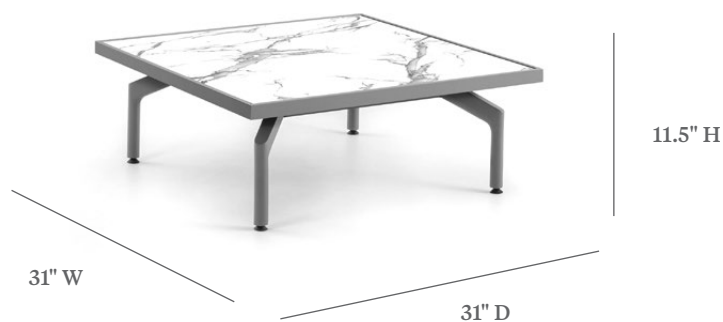

SALITA

FREE STANDING ELEMENT

SQUARE COFFEE TABLE

ITEM CODE	SL 3131-12
WIDE	31"
DEEP	31"
HEIGHT	11.5"
WEIGHT	39 lb

MATERIALS

Powder coated aluminum frame.

FINISHES

Please visit our website www.pavilionfurniture.com