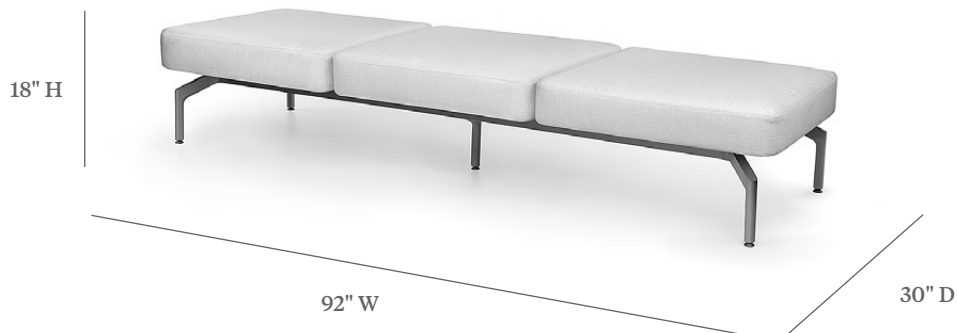

# SALITA

FREE STANDING ELEMENT

## 3 SEAT SOFA BENCH

ITEM CODE	SL 2130LB with Removable Cushions
WIDE	92"
DEEP	30"
SEAT HEIGHT	18"
WEIGHT	118 lb

**MATERIALS**  
Powder coated aluminum frame.

**FINISHES**  
Please visit our website [www.pavilionfurniture.com](http://www.pavilionfurniture.com)