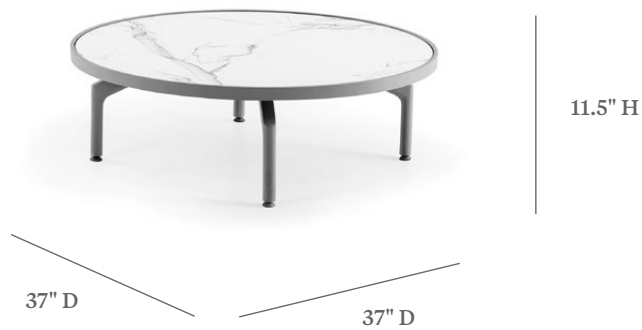

SALITA

FREE STANDING ELEMENT

ROUND COFFEE TABLE

ITEM CODE	SL 1837-12
DIAMETER	37"
HEIGHT	11.5"
WEIGHT	40 lb

MATERIALS

Powder coated aluminum frame.

FINISHES

Please visit our website www.pavilionfurniture.com