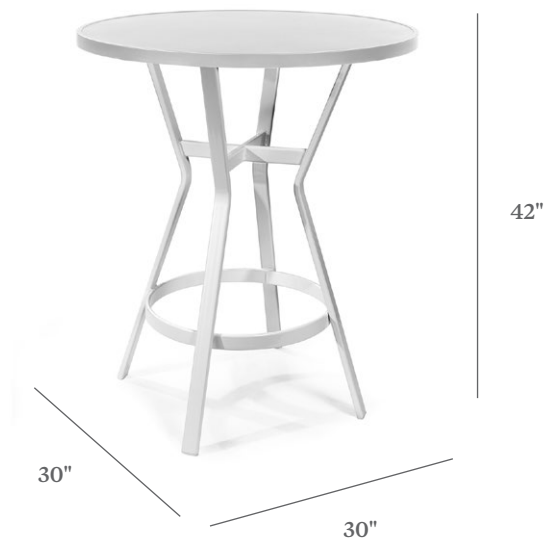

PINECREST

BAR TABLE

ITEM CODE	NV 3000-30
DIAMETER	30"
HEIGHT	42"

Available Size:

NV 3000-36	36" Dia.
------------	----------

MATERIALS

Powder coated aluminum frame.
Table top.

FINISHES