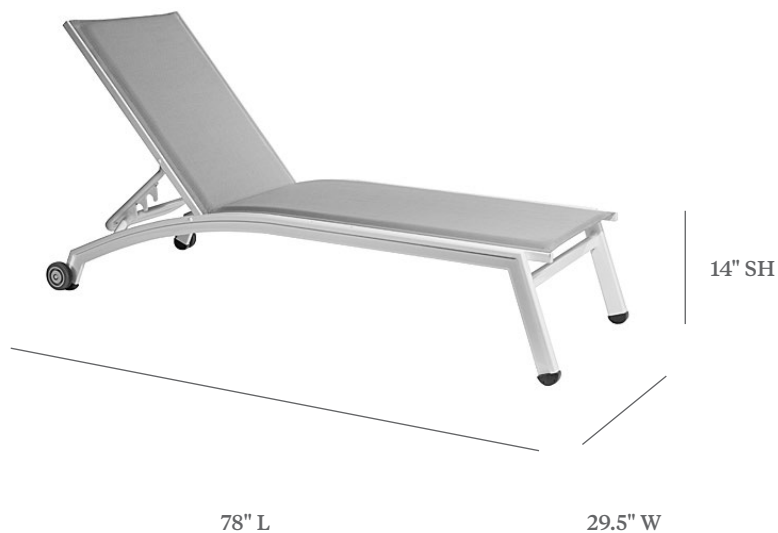

PINECREST

STACKING CHAISE LOUNGE WITH WHEELS

ITEM CODE	NV 7190WS Regular Sling NV 8190WS Comfort Cushion Sling
WIDE	29.5"
LONG	78"
SEAT HEIGHT	14"

MATERIALS
Powder coated aluminum frame.
Sling fabric seat & back.