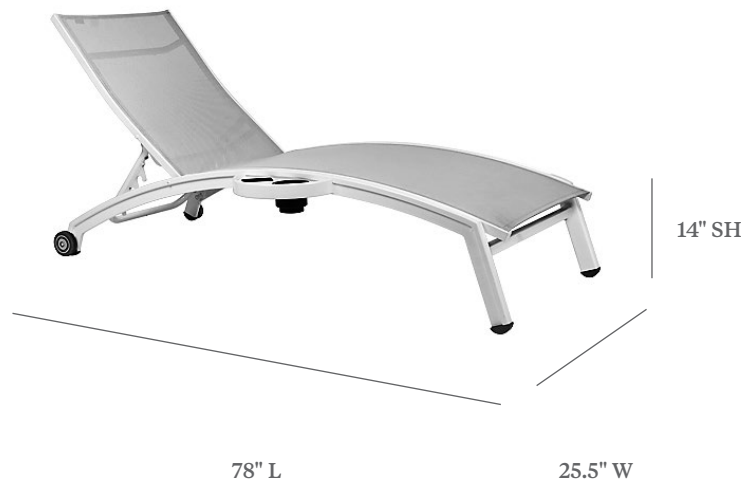

## STACKING CHAISE LOUNGE WITH WHEELS AND ATTACHED SIDE TRAY

### WIDE

25.5" plus 6" for Tray

### LONG

78"

### SEAT HEIGHT

14"