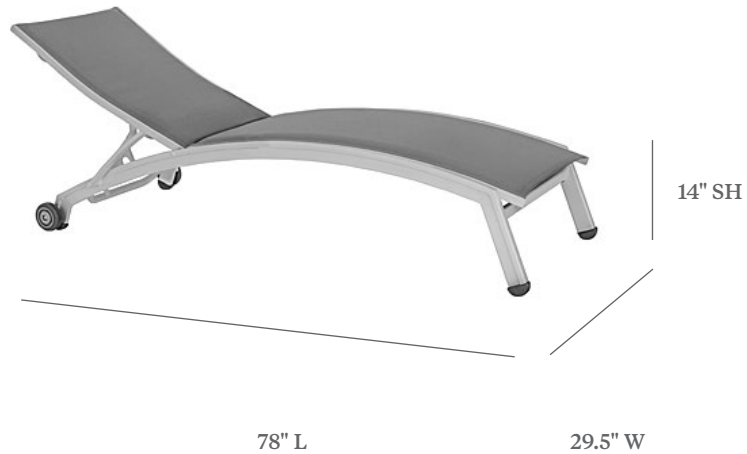

## STACKING CHAISE LOUNGE

ITEM CODE	NV 7190WA Regular Sling NV 8190WA Comfort Cushion Sling
WIDE	29.5"
LONG	78"
SEAT HEIGHT	14"

**MATERIALS**  
Powder coated aluminum frame.  
Sling fabric seat & back.

**FINISHES & SLING COLOR**  
Please visit our website [www.pavilionfurniture.com](http://www.pavilionfurniture.com)