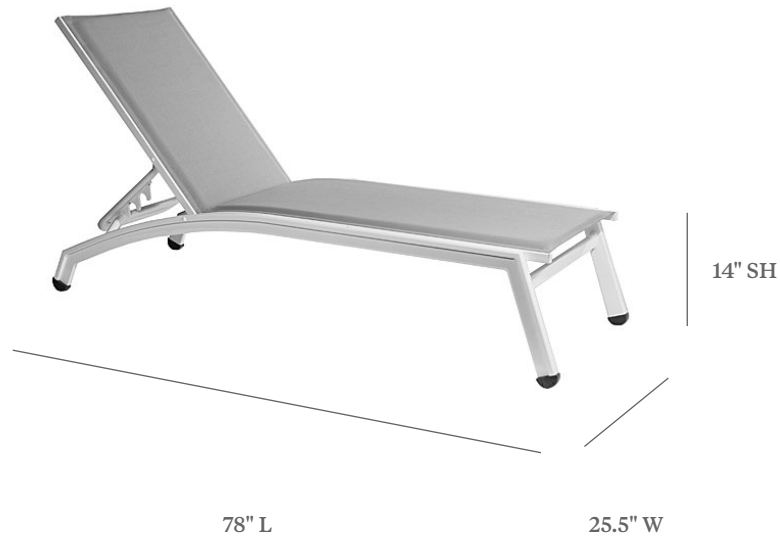

PINECREST

STACKING CHAISE LOUNGE

ITEM CODE	NV 7190S Regular Sling NV 8190S Comfort Cushion Sling
WIDE	25.5"
LONG	78"
SEAT HEIGHT	14"

MATERIALS
Powder coated aluminum frame.
Sling fabric seat & back.

FINISHES & SLING COLOR
Please visit our website www.pavilionfurniture.com