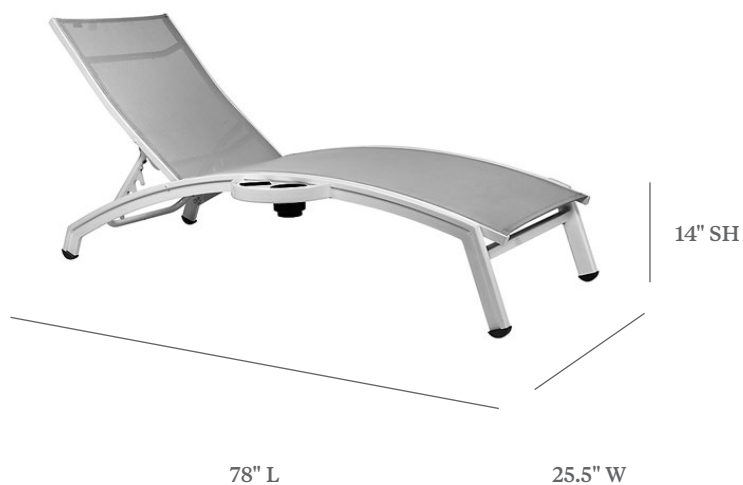

PINECREST

STACKING CHAISE LOUNGE WITH ATTACHED SIDE TRAY

ITEM CODE

NV 7190AL
Regular Sling, and Left Trays
NV 8190AL
Comfort Cushion Sling and Left Trays
NV 7190AR
Regular Sling, and Right Trays
NV 8190AR
Comfort Cushion Sling and Right Trays

WIDE

25.5" plus 6" for Tray

LONG

78"

SEAT HEIGHT

14"

MATERIALS

Powder coated aluminum frame.
Sling fabric seat & back.