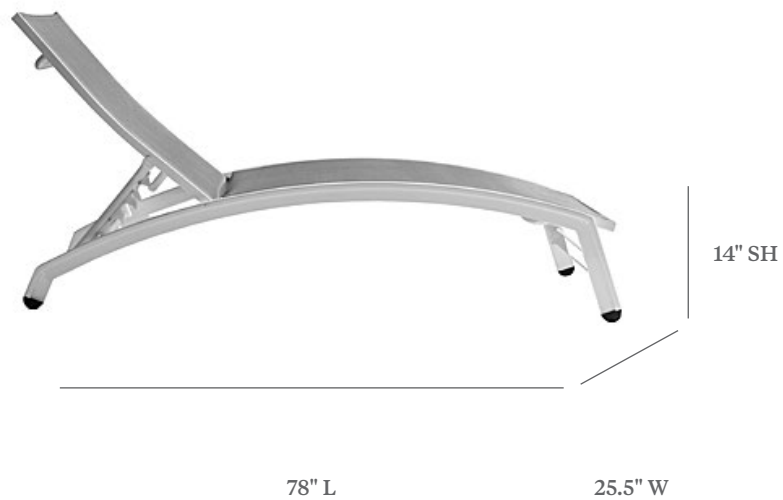

PINECREST

STACKING CHAISE LOUNGE

ITEM CODE	NV 7190A Regular Sling NV 8190A Comfort Cushion Sling
WIDE	25.5"
LONG	78"
SEAT HEIGHT	14"

MATERIALS
Powder coated aluminum frame.
Sling fabric seat & back.

FINISHES & SLING COLOR
Please visit our website www.pavilionfurniture.com