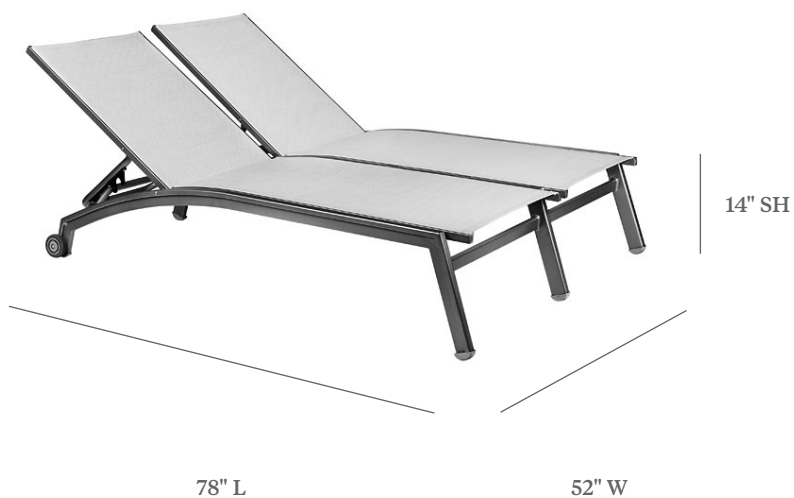

PINECREST

DOUBLE CHAISE LOUNGE WITH WHEELS

ITEM CODE	NV 7190-46WS Regular Sling NV 8190-46WS Comfort Cushion Sling
WIDE	52"
LONG	78"
SEAT HEIGHT	14"

MATERIALS
Powder coated aluminum frame.
Sling fabric seat & back.