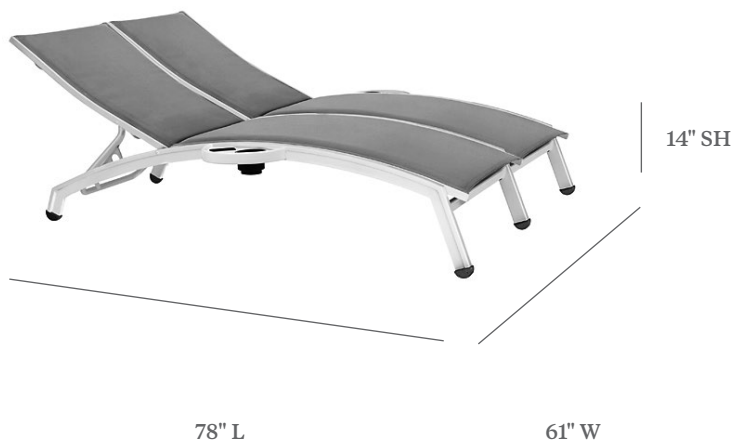

PINECREST

DOUBLE CHAISE LOUNGE WITH WHEELS AND ATTACHED SIDE TRAYS

ITEM CODE	NV 7190-46WA R/L Regular Sling NV 8190-46WA R/L Comfort Cushion Sling
WIDE	61"
LONG	78"
SEAT HEIGHT	14"

MATERIALS
Powder coated aluminum frame.
Sling fabric seat & back.