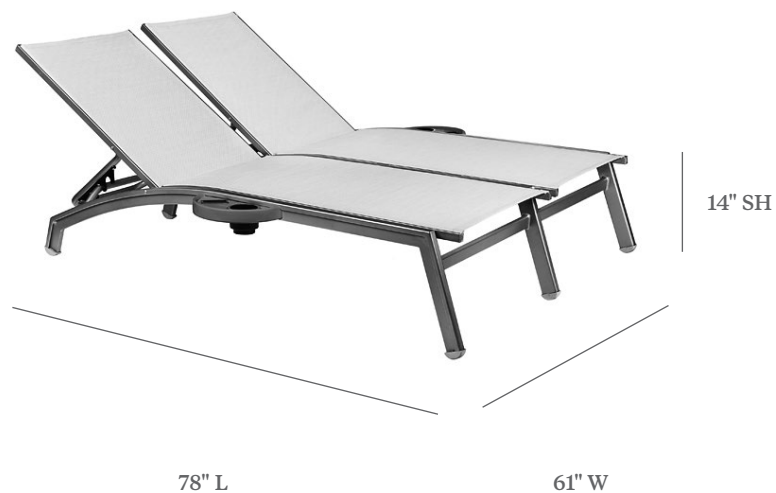

PINECREST

DOUBLE CHAISE LOUNGE WITH ATTACHED SIDE TRAYS

ITEM CODE NV 7190-46S R/L
Regular Sling and Right and Left Trays
NV 8190-46S R/L
Comfort Cushion Sling and Right
and Left Trays

WIDE 61"

LONG 78"

SEAT HEIGHT 14"

MATERIALS
Powder coated aluminum frame.
Sling fabric seat & back.

FINISHES & SLING COLOR
Please visit our website www.pavilionfurniture.com

ACCESSORIES
CV-NV 7190-46S R/L Protective Cover

WARRANTY | MAINTENANCE
See our website www.pavilionfurniture.com