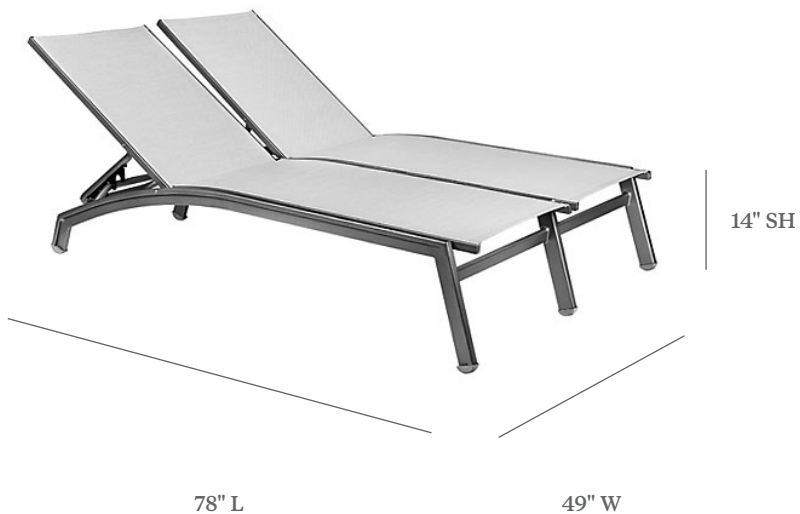

PINECREST

DOUBLE CHAISE LOUNGE

ITEM CODE	NV 7190-46S Regular Sling NV 8190-46S Comfort Cushion Sling
WIDE	49"
LONG	78"
SEAT HEIGHT	14"

MATERIALS
Powder coated aluminum frame.
Sling fabric seat & back.

FINISHES & SLING COLOR
Please visit our website www.pavilionfurniture.com