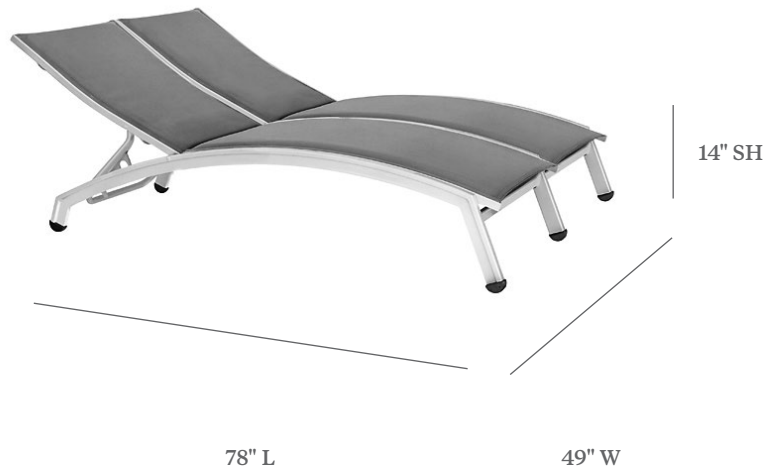

## DOUBLE CHAISE LOUNGE

ITEM CODE	NV 7190-46A Regular Sling NV 8190-46A Comfort Cushion Sling
WIDE	49"
LONG	78"
SEAT HEIGHT	14"

**MATERIALS**  
Powder coated aluminum frame.  
Sling fabric seat & back.

**FINISHES & SLING COLOR**  
Please visit our website [www.pavilionfurniture.com](http://www.pavilionfurniture.com)