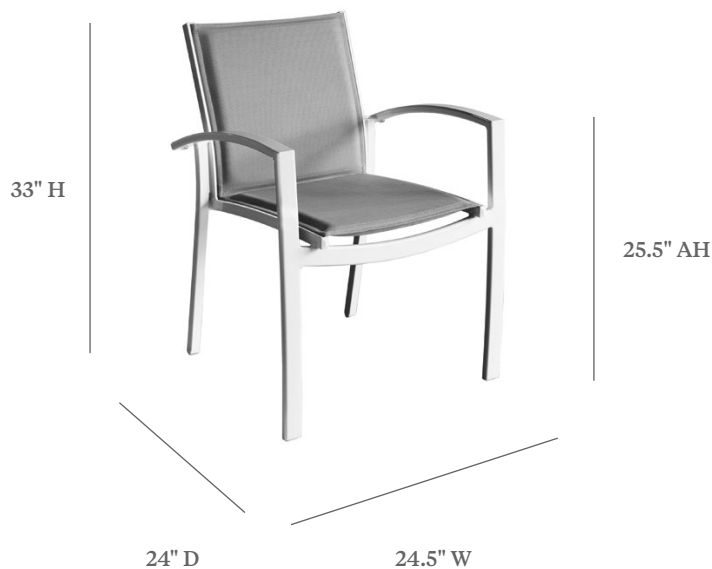

## STACKING DINING ARM CHAIR

ITEM CODE	NV 7130 Regular Sling NV 8130 Comfort Cushion Sling
WIDE	24.5"
DEEP	24"
HEIGHT	33"
SEAT HEIGHT	18"
ARM HEIGHT	25.5"

**MATERIALS**  
Powder coated aluminum frame.  
Sling fabric seat & back.