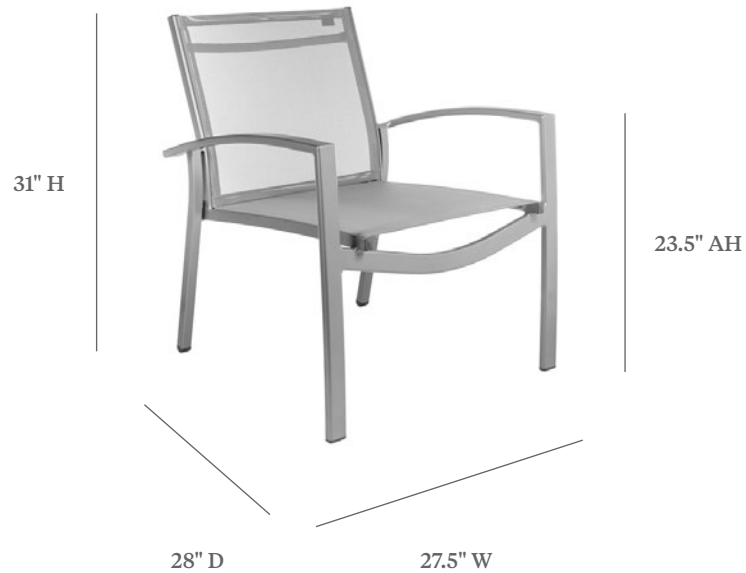

PINECREST

STACKING LOUNGE CHAIR

ITEM CODE	NV 7100 Regular Sling NV 8100 Comfort Cushion Sling
WIDE	27.5"
DEEP	28"
HEIGHT	31"
SEAT HEIGHT	16"
ARM HEIGHT	23.5"

MATERIALS
Powder coated aluminum frame.
Sling fabric seat & back.