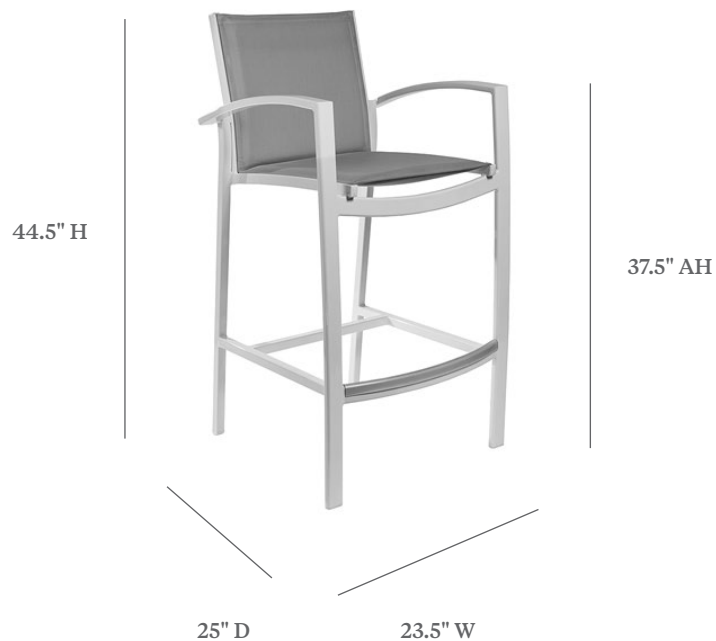

PINECREST

BAR CHAIR WITH ARMS

ITEM CODE	NV 7045-30 Regular Sling NV 8045-30 Comfort Cushion Sling
WIDE	23.5"
DEEP	25"
HEIGHT	44.5"
SEAT HEIGHT	30"
ARM HEIGHT	37.5"

MATERIALS
Powder coated aluminum frame.
Sling fabric seat & back.