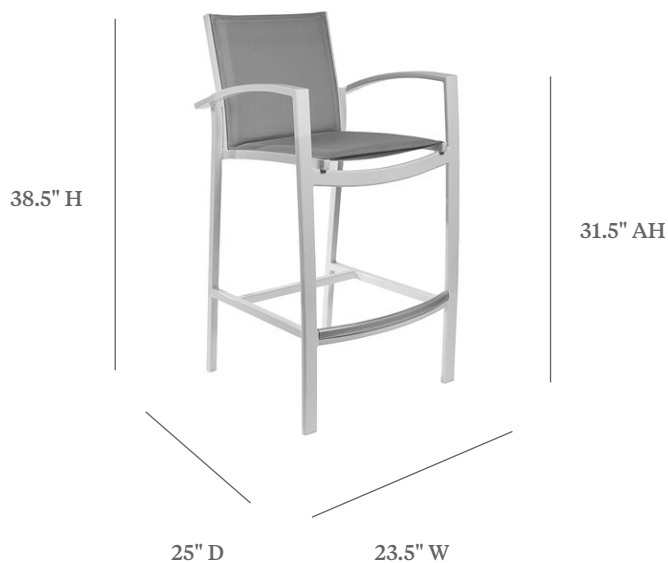

## COUNTER STOOL WITH ARMS

ITEM CODE	NV 7045-24 Regular Sling NV 8045-24 Comfort Cushion Sling
WIDE	23.5"
DEEP	25"
HEIGHT	38.5"
SEAT HEIGHT	24"
ARM HEIGHT	31.5"

**MATERIALS**  
Powder coated aluminum frame.  
Sling fabric seat & back.