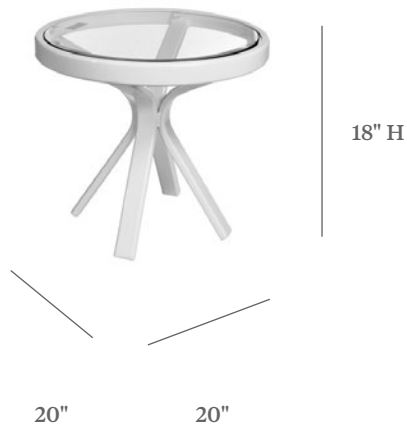

PINECREST

SIDE TABLE

ITEM CODE	NV 2018
DIAMETER	20"
HEIGHT	18"

MATERIALS

Powder coated aluminum frame.
Table top.

FINISHES

Please visit our website www.pavilionfurniture.com

TABLE TOP OPTIONS